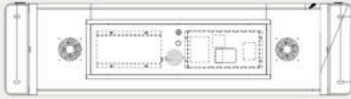

ADLIS 
WEIYIN

Model: WYC1802

Smart Solar Bench
Bench is made of Corten steel ,
Stainless steel #201 or #304
Thickness of 4 mm.
Tempered Glass 6mm

DESCRIPTION: Bench is made of Corten steel
Stainless steel #201 or #304
Solar Panel 90W
WI-FI Router 4G

FINISHES:
Plexus box- IO55 2P USB 5V (2.1A)
Qi Standard
Stainless steel / Inox #201 or #304
Thermo-lacquered in a choice of RAL L- 170cm, W- 45cm, H- 45cm

DIMENSIONS: L 1700mm x 450 mm x H 450mm - WEIGHT: 60 Kg

Material: Stainless steel #201
 Dimensions: L-170cm, W-45cm, H-45cm
 Solar panel: 90W
 Tempered Glass 6mm
 Battery: 12V/55AH - 110AH
 LED Strip RGBW/Warm White
 USB Charger
 Wireless Charger Qi Standard
 Sensor
 Cooling System
 WI-FI
 Bluetooth Speaker
 APP Adlis Smart
 Adlis Smart Platform