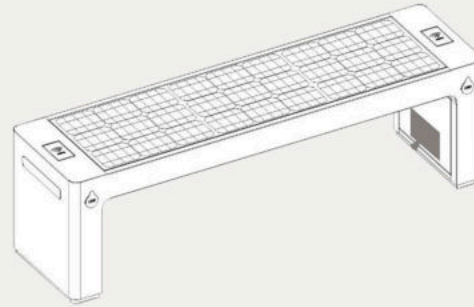

ADLIS 
WEIYIN

Model: WYC1802

Smart Solar Bench
Bench is made of Corten steel ,
Stainless steel #201 or #304
Thickness of 4 mm.
Tempered Glass 6mm

DESCRIPTION: Bench is made of Corten steel
Stainless steel #201 or #304
Solar Panel 90W
WI-FI Router 4G

FINISHES:
Plexus box- IO55 2P USB 5V (2.1A)
Qi Standard
Stainless steel / Inox #201 or #304
Thermo-lacquered in a choice of RAL L- 170cm, W- 45cm, H- 45cm

DIMENSIONS: L 1700mm x 450 mm x H 450mm - WEIGHT: 60 Kg

PODŁADUJ SMARTFONA, NATURALNIE

Zielona energia

PODŁADUJ SMARTFONA,
NATURALNIE

WYC1802 is a collection of Smart Solar bench. Easily charge your phone while resting or chatting with friends. LED lighting, charging station, and connection to Wi-Fi. Cable-free and portable design, Perfect for park, sidewalks, bus stops, train stations, campuses and shopping malls
Option of LED light box/LED screen and TV LED for advertising
Facility anchoring to the ground and steel casing - resistance to vandalism

Material: Stainless steel #201
 Dimensions: L-170cm, W-45cm, H-45cm
 Solar panel: 90W
 Tempered Glass 6mm
 Battery: 12V/55AH - 110AH
 LED Strip RGBW/Warm White
 USB Charger
 Wireless Charger Qi Standard
 Sensor
 Cooling System
 WI-FI
 Bluetooth Speaker
 APP Adlis Smart
 Adlis Smart Platform