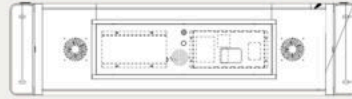

ADLIS 
WEIYIN

Model: WYC1802

Smart Solar Bench
Bench is made of Corten steel ,
Stainless steel #201 or #304
Thickness of 4 mm.
Tempered Glass 6mm

DESCRIPTION: Bench is made of Corten steel
Stainless steel #201 or #304
Solar Panel 90W
WI-FI Router 4G

FINISHES:
Plexus box- IO55 2P USB 5V (2.1A)
Qi Standard
Stainless steel / Inox #201 or #304
Thermo-lacquered in a choice of RAL L- 170cm, W- 45cm, H- 45cm

DIMENSIONS: L 1700mm x 450 mm x H 450mm - WEIGHT: 60 Kg

Material: Stainless steel #201
 Dimensions: L-170cm, W-45cm, H-45cm
 Solar panel: 90W
 Tempered Glass 6mm
 Battery: 12V/55AH - 110AH
 LED Strip RGBW/Warm White
 USB Charger
 Wireless Charger Qi Standard
 Sensor
 Cooling System
 WI-FI
 Bluetooth Speaker
 APP Adlis Smart
 Adlis Smart Platform