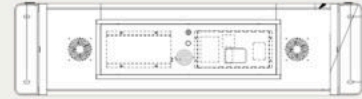

ADLIS 
WEIYIN

Model: WYC1802

Smart Solar Bench
Bench is made of Corten steel ,
Stainless steel #201 or #304
Thickness of 4 mm.
Tempered Glass 6mm

DESCRIPTION: Bench is made of Corten steel
Stainless steel #201 or #304
Solar Panel 90W
WI-FI Router 4G

FINISHES:
Plexus box- IO55 2P USB 5V (2.1A)
Qi Standard
Stainless steel / Inox #201 or #304
Thermo-lacquered in a choice of RAL L- 170cm, W- 45cm, H- 45cm

DIMENSIONS: L 1700mm x 450 mm x H 450mm - WEIGHT: 60 Kg

Material: Stainless steel #201
 Dimensions: L-170cm, W-45cm, H-45cm
 Solar panel: 90W
 Tempered Glass 6mm
 Battery: 12V/55AH - 110AH
 LED Strip RGBW/Warm White
 USB Charger
 Wireless Charger Qi Standard
 Sensor
 Cooling System
 WI-FI
 Bluetooth Speaker
 APP Adlis Smart
 Adlis Smart Platform